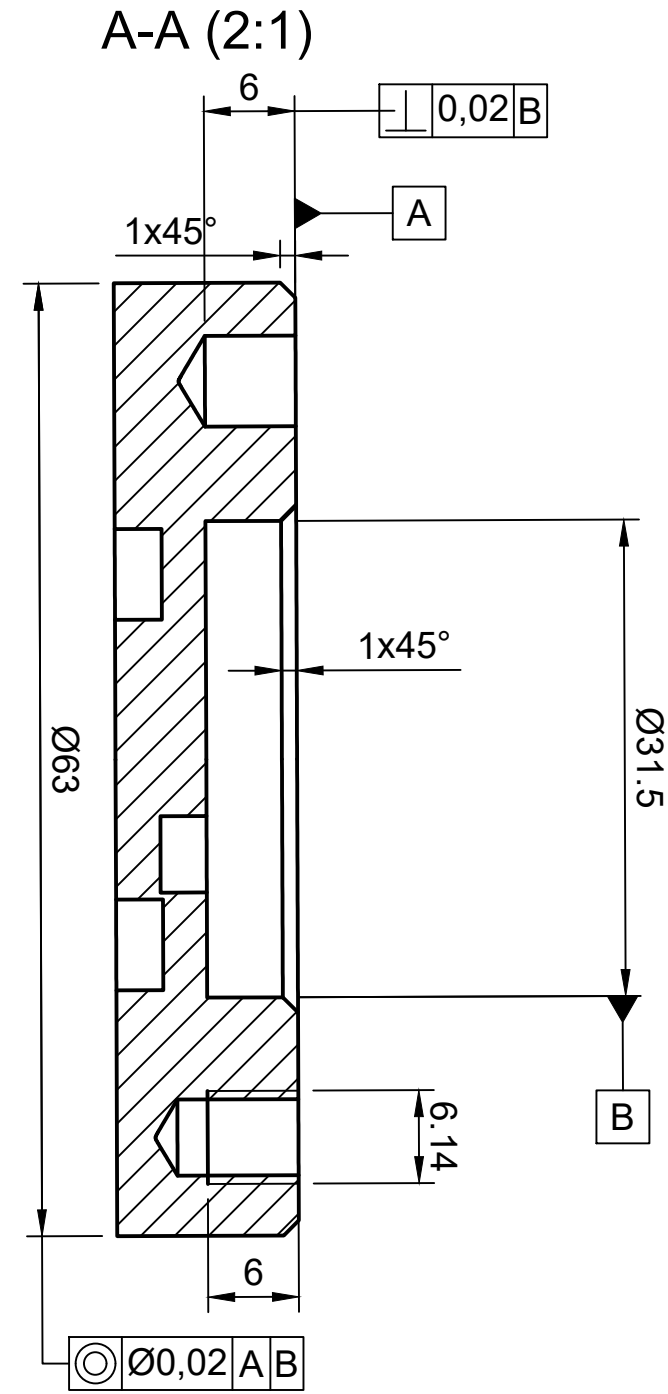

+X axis

EN ISO 9409-1-50

10mm Arial font

Dept.	Technical reference	Created by Dan Royer 2020-06-23	Approved by
		Document type	Document status
		Title Wrist DIN EN ISO 9409-1-50-4-M6	DWG No.
		Rev. 1	Date of issue 2020-06-23
			Sheet 1/1