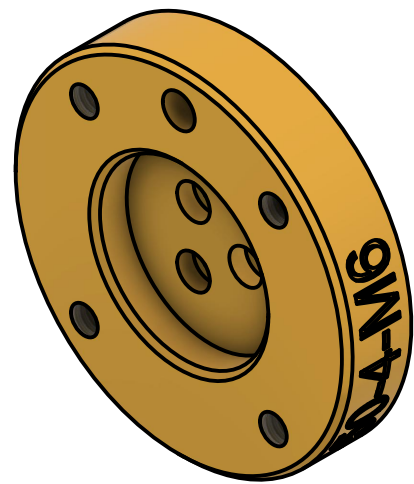

+X axis

EN ISO 9409-1-50

10mm Arial font

Dept.	Technical reference	Created by Dan Royer 2020-06-23	Approved by
		Document type	Document status
		Title Wrist DIN EN ISO 9409-1-50-4-M6	DWG No.
		Rev. 1	Date of issue 2020-06-23
			Sheet 1/1