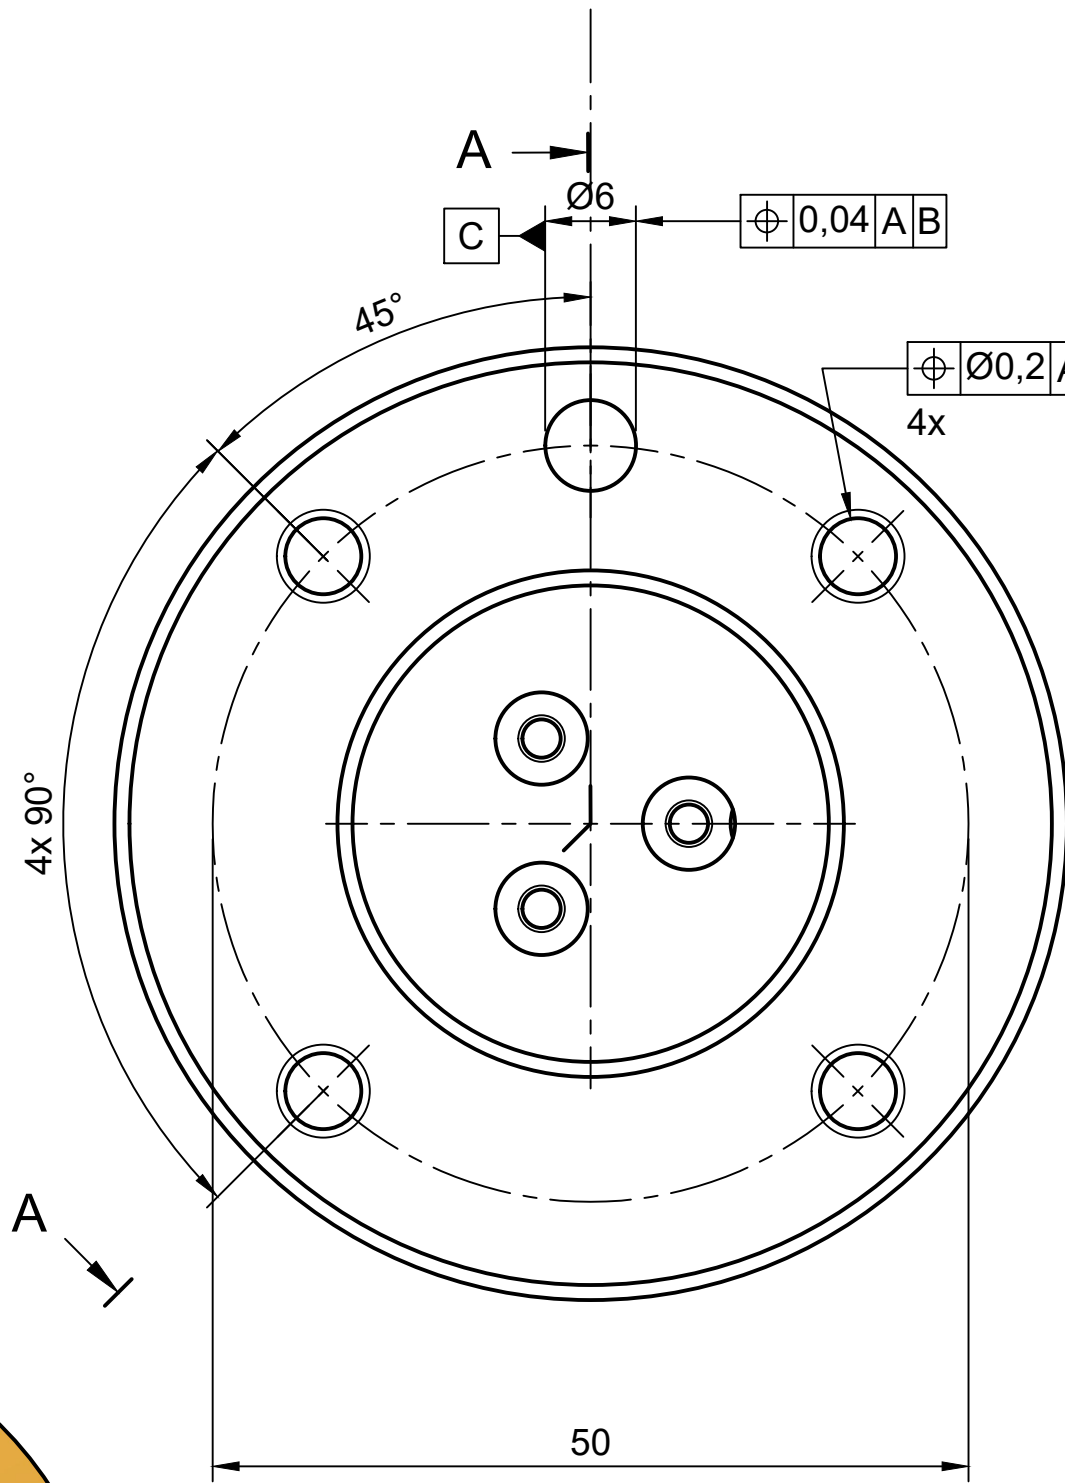

+X axis

EN ISO 9409-1-50

10mm Arial font

Dept.	Technical reference	Created by Dan Royer 2020-06-23	Approved by
		Document type	Document status
		Title Wrist DIN EN ISO 9409-1-50-4-M6	DWG No.
		Rev. 1	Date of issue 2020-06-23
			Sheet 1/1